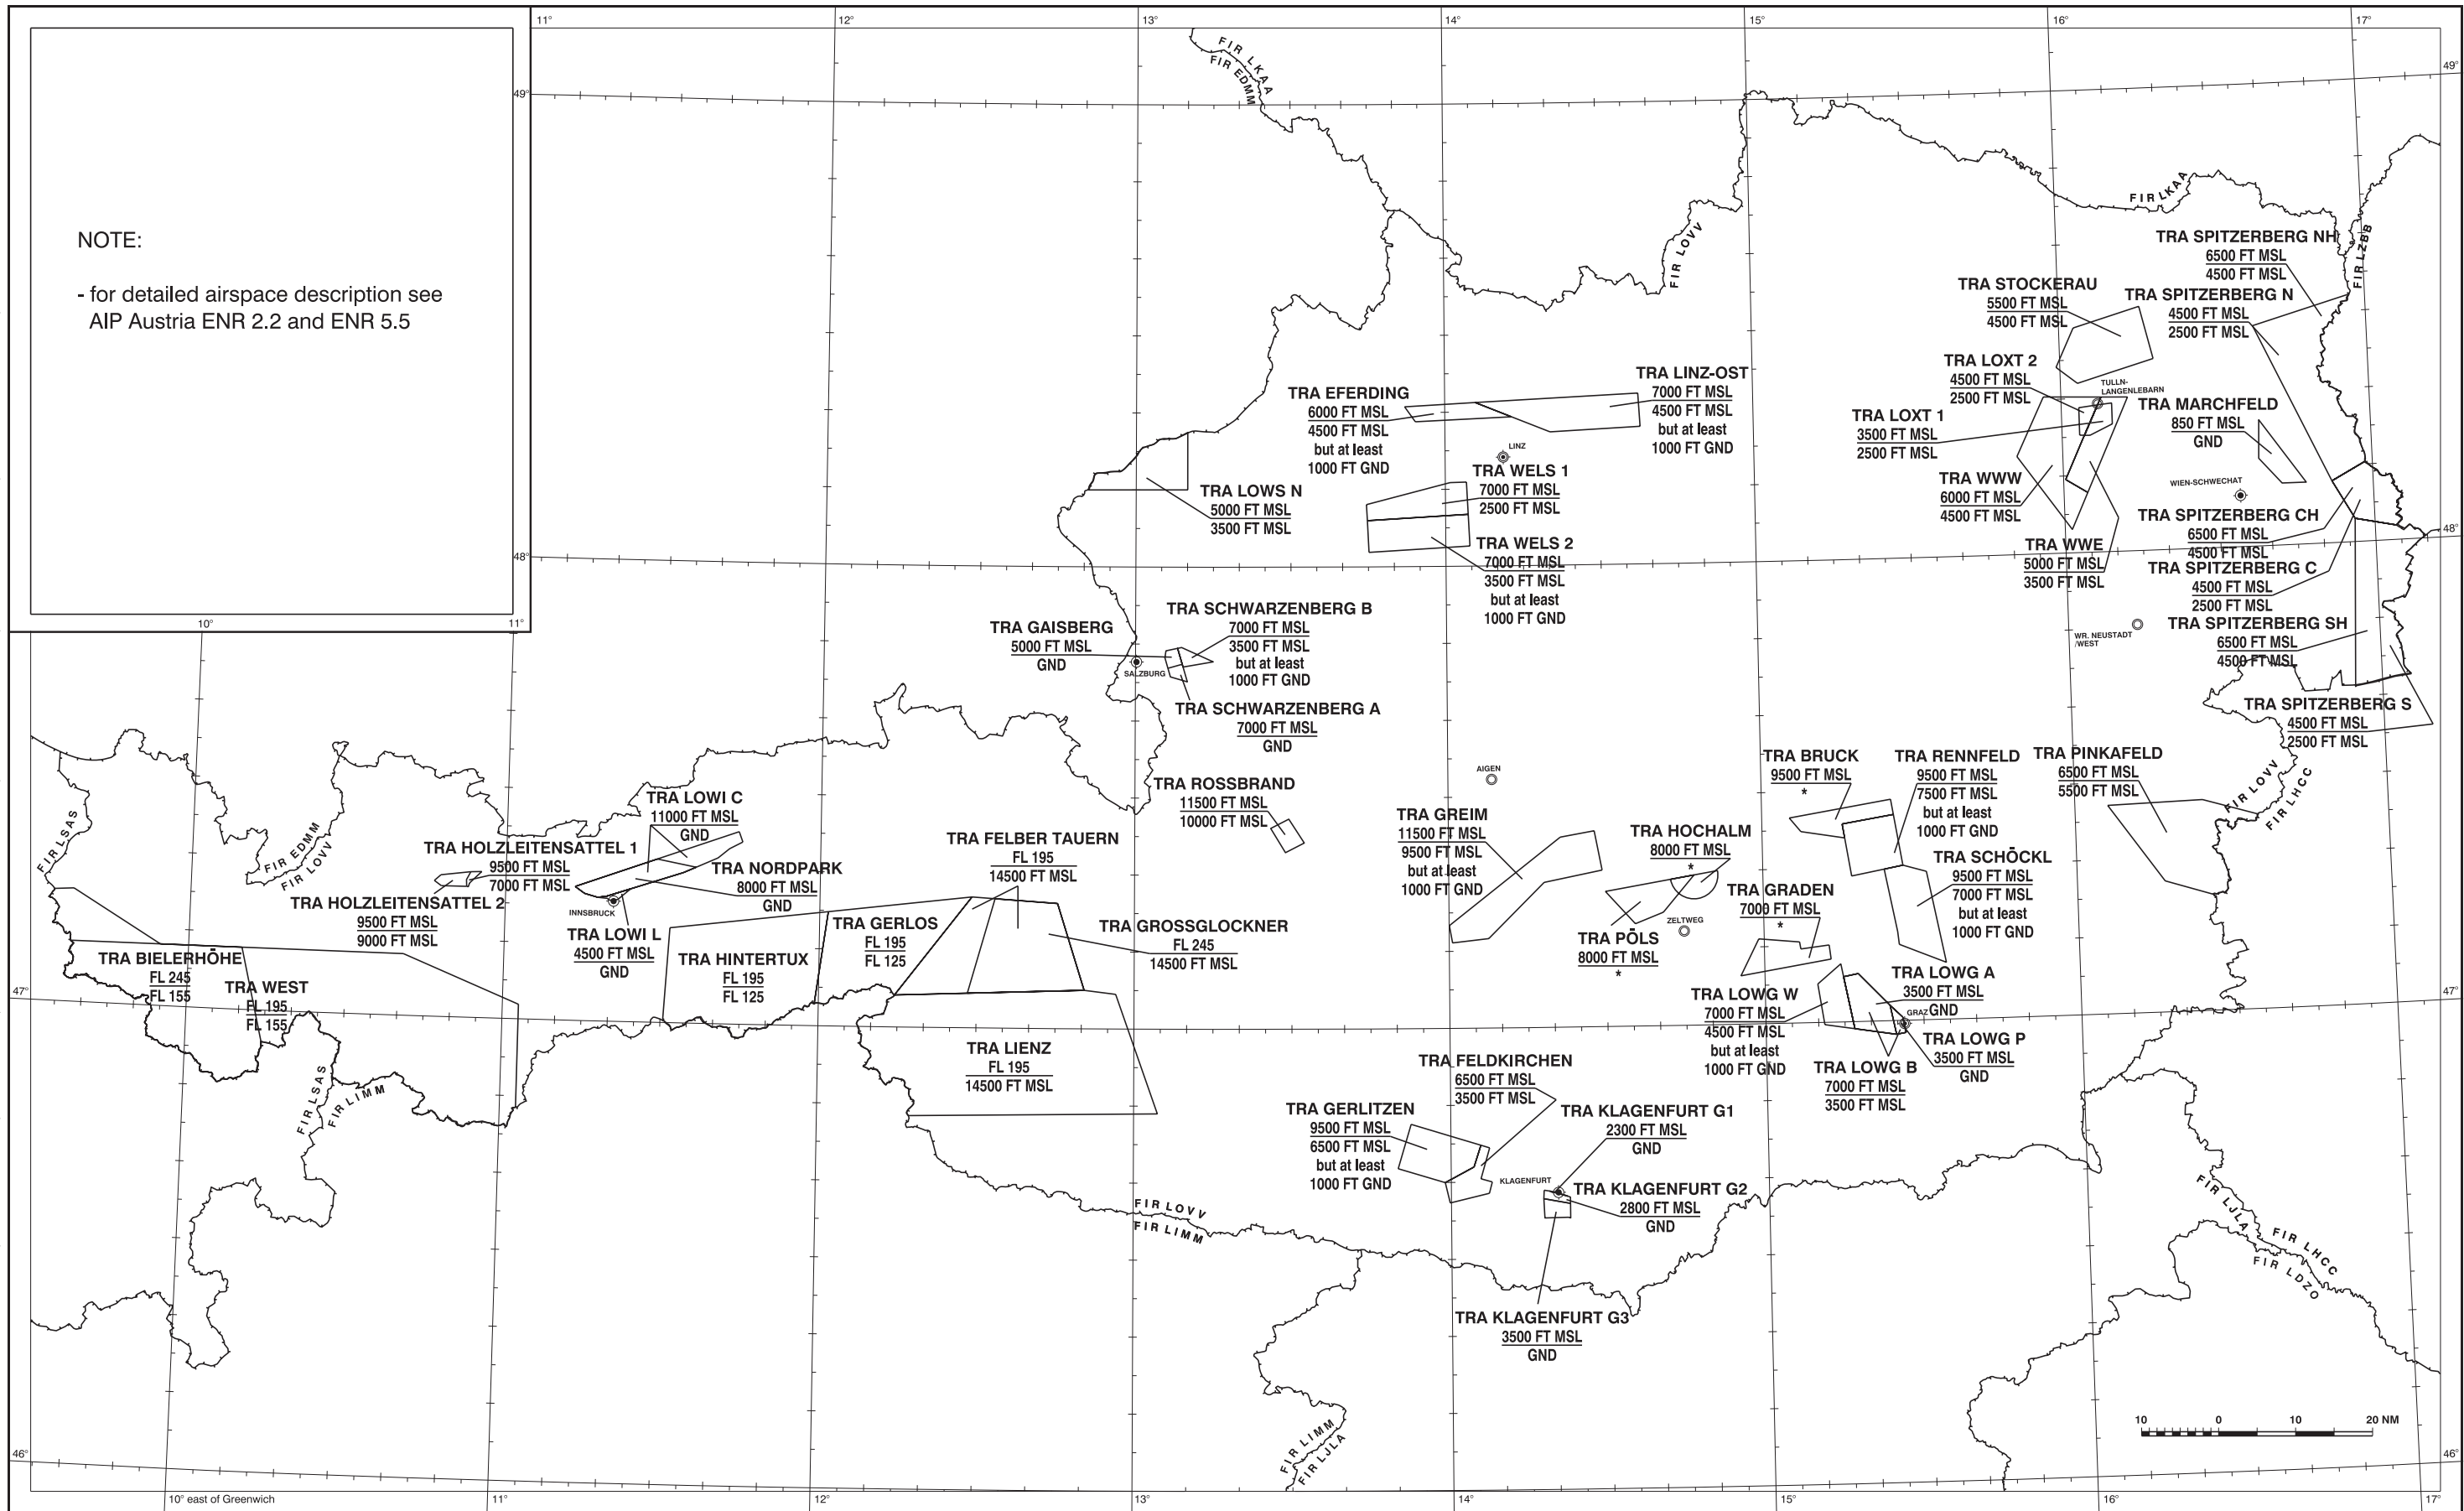

TEMPORARY RESERVED AIRSPACES - INDEX CHART

ÖSTERREICH AUSTRIA

CHANGE: FELDKIRCHEN, GAISBERG, GRADEN, KLAGENFURT G1-G3, MARCHFELD, ROSSBRAND, SPITZERBERG; EDITORIAL

NOTE:

- for detailed airspace description see  
AIP Austria ENR 2.2 and ENR 5.5

\* : Lower limit: The defined lower limit of the respective airspace class D.